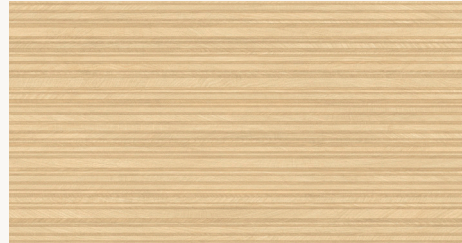

### COLORS & SIZES

Oak

2"x12" | 4"x48" | 4"x4" | 8"x48"

Walnut

2"x12" | 4"x48" | 4"x4" | 8"x48"

Wenge

2"x12" | 4"x48" | 4"x4" | 8"x48"

Oak 3D Slat