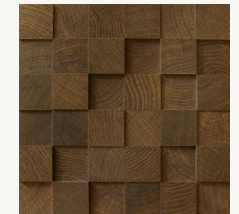

Wenge Mosaic | 3D Cube