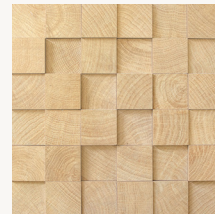

### COLORS & SIZES

Oak

2"x12" | 4"x48" | 4"x4" | 8"x48"

Walnut

2"x12" | 4"x48" | 4"x4" | 8"x48"

Wenge

2"x12" | 4"x48" | 4"x4" | 8"x48"

Oak 3D Slat

24"x48"

Walnut 3D Slat

24"x48"

Wenge 3D Slat

24"x48"

Oak Mosaic | 2"x2"

Oak Mosaic | 3D Cube

Walnut Mosaic | 2"x2"