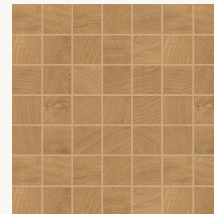

### COLORS & SIZES

Oak

2"x12" | 4"x48" | 4"x4" | 8"x48"

Walnut

2"x12" | 4"x48" | 4"x4" | 8"x48"

Wenge

2"x12" | 4"x48" | 4"x4" | 8"x48"

Oak 3D Slat

24"x48"

Walnut 3D Slat

24"x48"

Wenge 3D Slat

24"x48"

Oak Mosaic | 2"x2"

Oak Mosaic | 3D Cube

Walnut Mosaic | 2"x2"