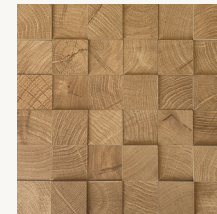

Walnut Mosaic | 2"x2"

Walnut Mosaic | 3D Cube