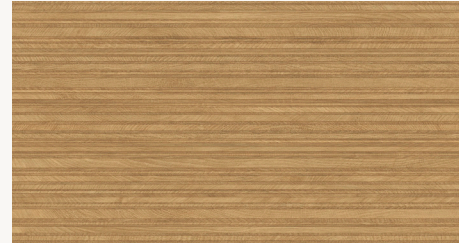

Walnut 3D Slat

24"x48"