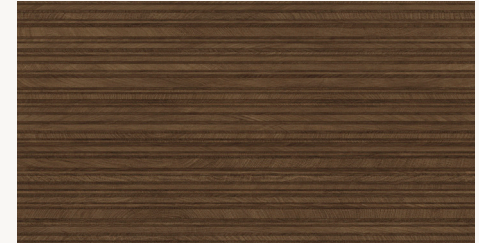

Wenge 3D Slat

24"x48"